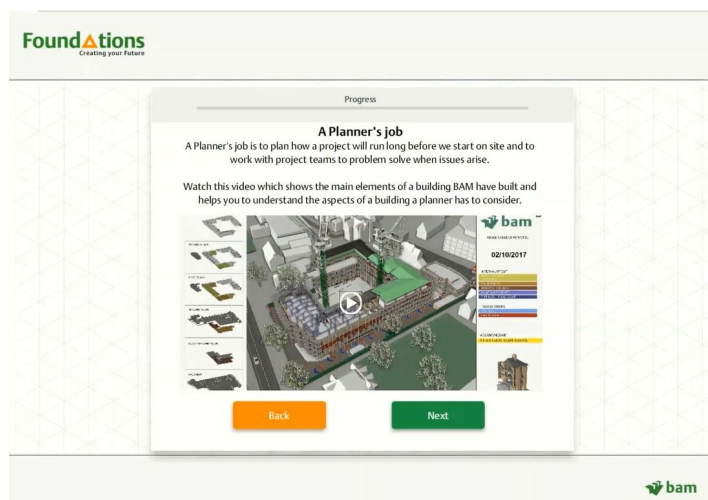

The programme was developed to provide an introduction to the construction industry and it includes 11 modules relating to topics such as sustainability, engineering, marketing, site management and business development, delivered by a range of industry experts from BAM.

The programme helped to support the development of the young people and also helped to create positive outcomes for the presenters- who learned a lot on how to design modules, create engagement, engage young people and deliver an engaging virtual session.

Overall, the programme went well with some great feedback. There were a few technical challenges initially and with engaging virtually but everyone worked through these.

The programme is a fantastic way to open the door for new talent to come into the industry and it provides a great introduction to the key elements of construction.

Student feedback noted that programme helped to:

- Develop new skills
- Gain new knowledge
- Understand more about careers in construction
- Helped me to understand where I can find out more information about careers in construction
- Helped me to understand the world of work better

6th Floor
Merchant Exchange
20 Bell Street
Glasgow, G1 1LG

E: admin@hubwestscotland.co.uk
www.hubwestscotland.co.uk