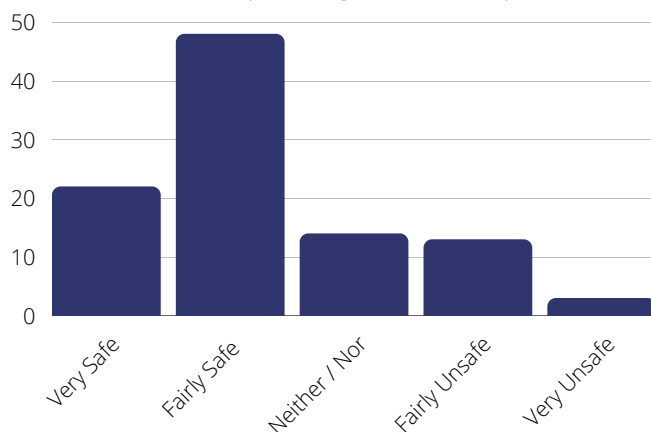

Empowering Communities

2020/21

19% of Citizens' Panel respondents reported a reduction in anti-social behaviour in the previous 12 months

Citizen's Panel feelings of safety after dark (% respondents)

adults improved their literacies

There was an increase in attendance levels in Primary, Secondary, and ASN schools.

Agree

No view

Disagree

A quarter of Citizens' Panel respondents feel that they can influence decisions affecting their local area

A third of Citizens' Panel respondents are satisfied with the way in which their views are taken into account in decision making