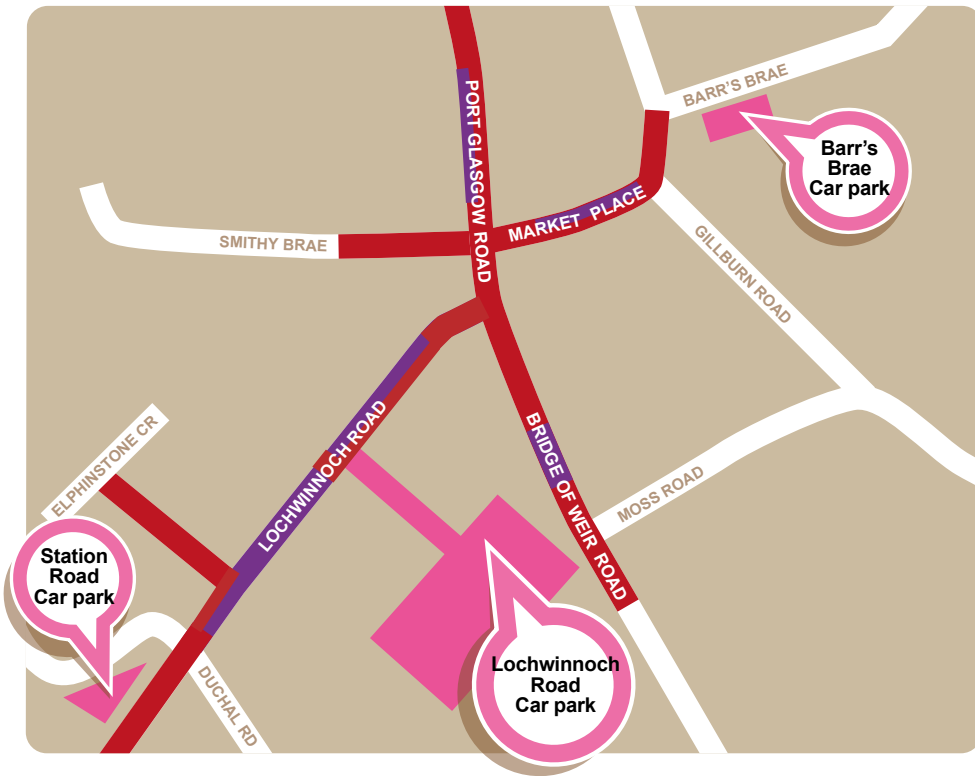

Current Restrictions

Kilmacolm Parking Zones

From 15 January 2018

For more information visit

www.inverclyde.gov.uk/parking

Restrictions apply Monday - Friday, 8am to 6pm

- On-street
No waiting or parking
- Car park
Unlimited parking
- On-street
Up to 2 hours max stay free

Proposed Restrictions

Kilmacolm Parking Zones

For more information visit

www.inverclyde.gov.uk/parking

Restrictions apply Monday - Friday, 8am - 6pm

- On-street
No waiting or parking
- On-street Up to 2 hours
max stay free Exemption
for Permit and Blue Badge
holders
(Display a parking disc)
- 0-2 Hours Free Permit and
2-3 Hours £1 Blue Badge
3-4 Hours £2 holders
4+ Hours £4 exempt
- Parking disc zone