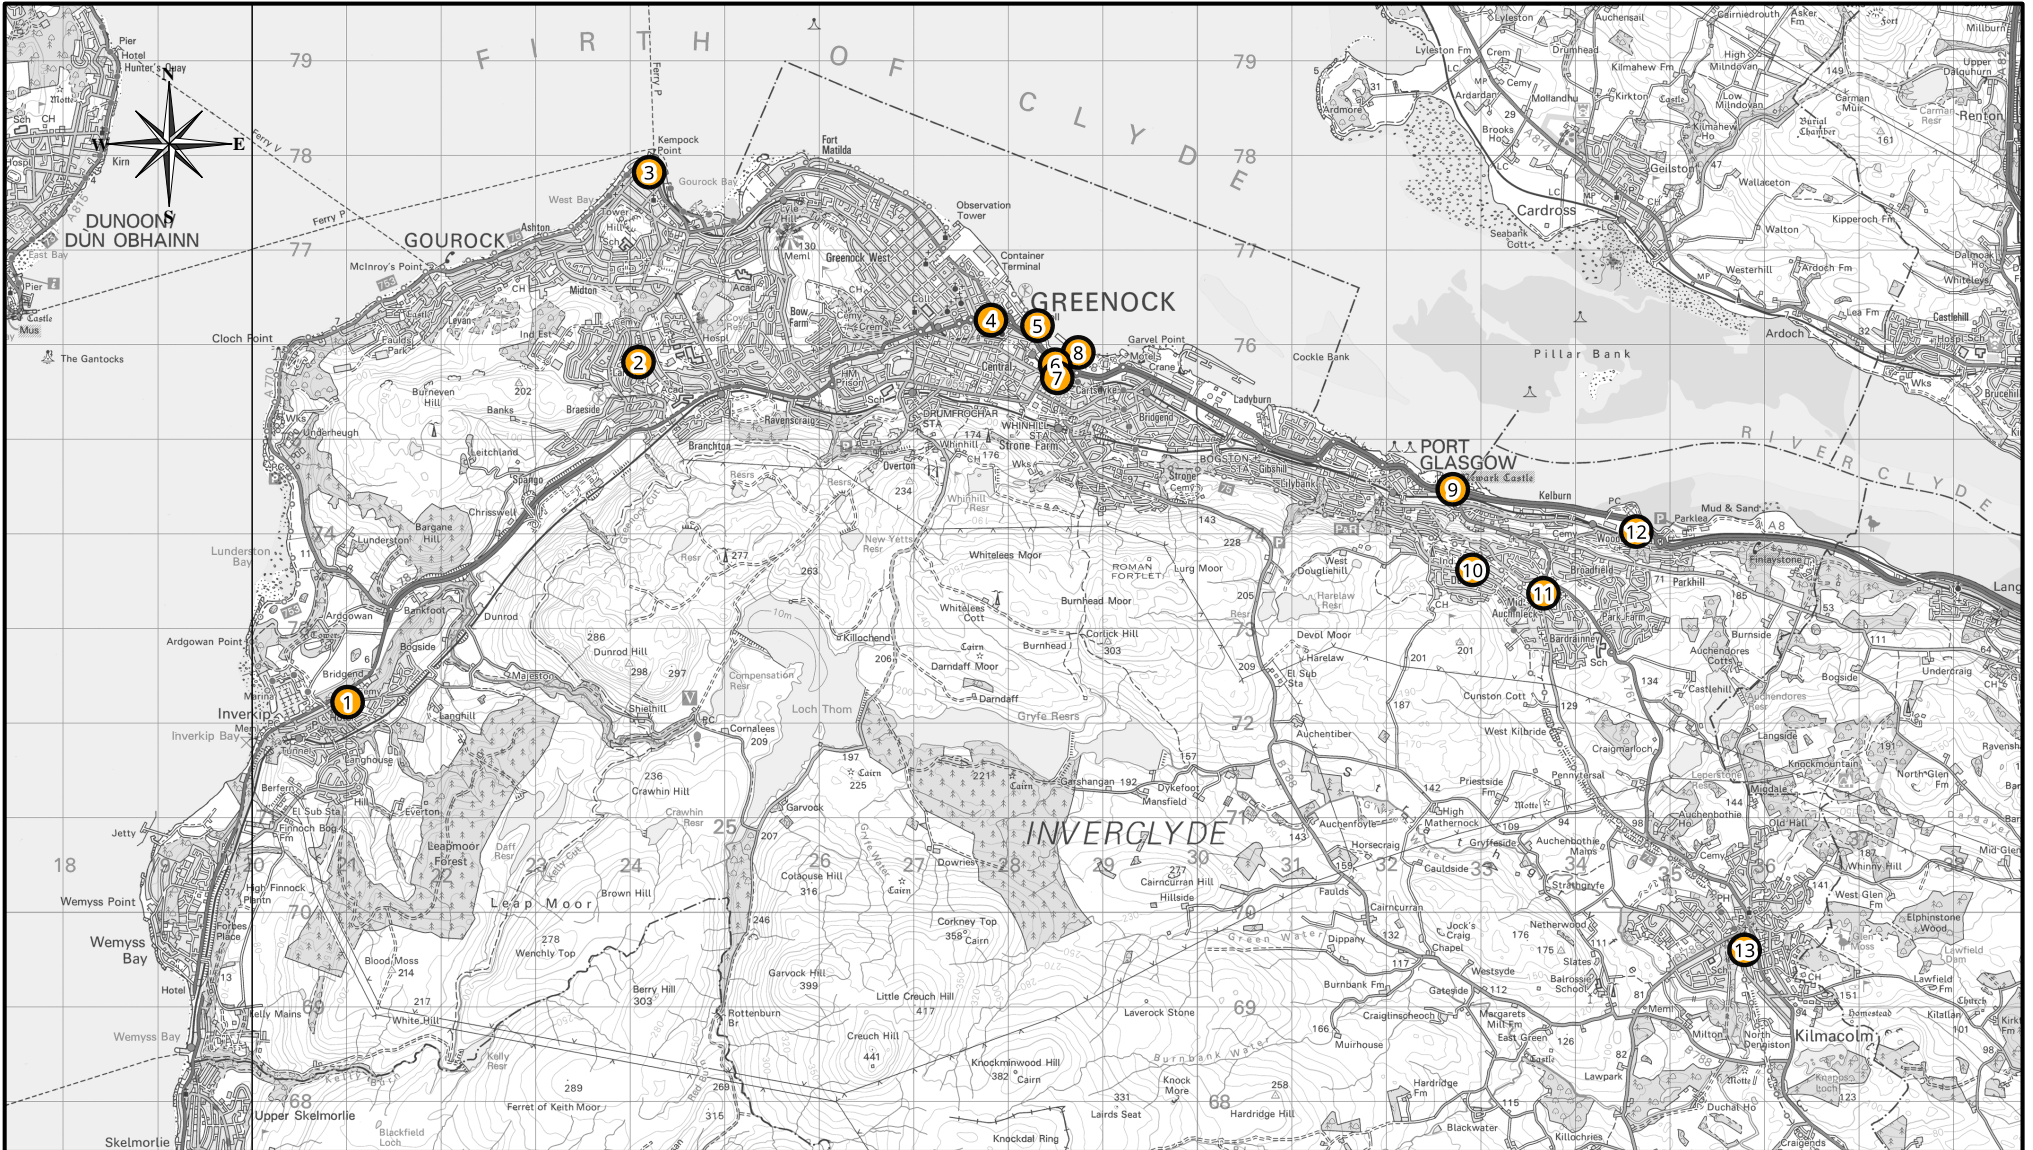

AED locations

Inverclyde
council

Inclusive Education, Culture and Communities
Municipal Buildings
Clyde Square
GREENOCK
PA15 1LY

Tel: 01475 717171
community.safety@inverclyde.gov.uk

- | | | |
|--------------------------|---|--------------------------------|
| 1. Inverkip Church Halls | 5. Toshiba Global Commerce Solutions UK | 9. Fergusons Shipyard |
| 2. St Andrew's Church | 6. Greenock Fire Station | 10. British Metal Treatment |
| 3. Gourock Library | 7. Ocean Safety Ltd | 11. Dubbs Road Medical Centre |
| 4. Oak Mall | 8. Stream Marine Training | 12. 1 Kelburn Business Park |
| | | 13. St Columba's Senior School |

Scale: 1:80000

Date: 04/11/2022

Ordnance Survey
This material has been reproduced from
Ordnance Survey digital map data with
the permission of the Controller of
Her Majesty's Stationery Office.
© Crown copyright.
Licence Number: 100023421