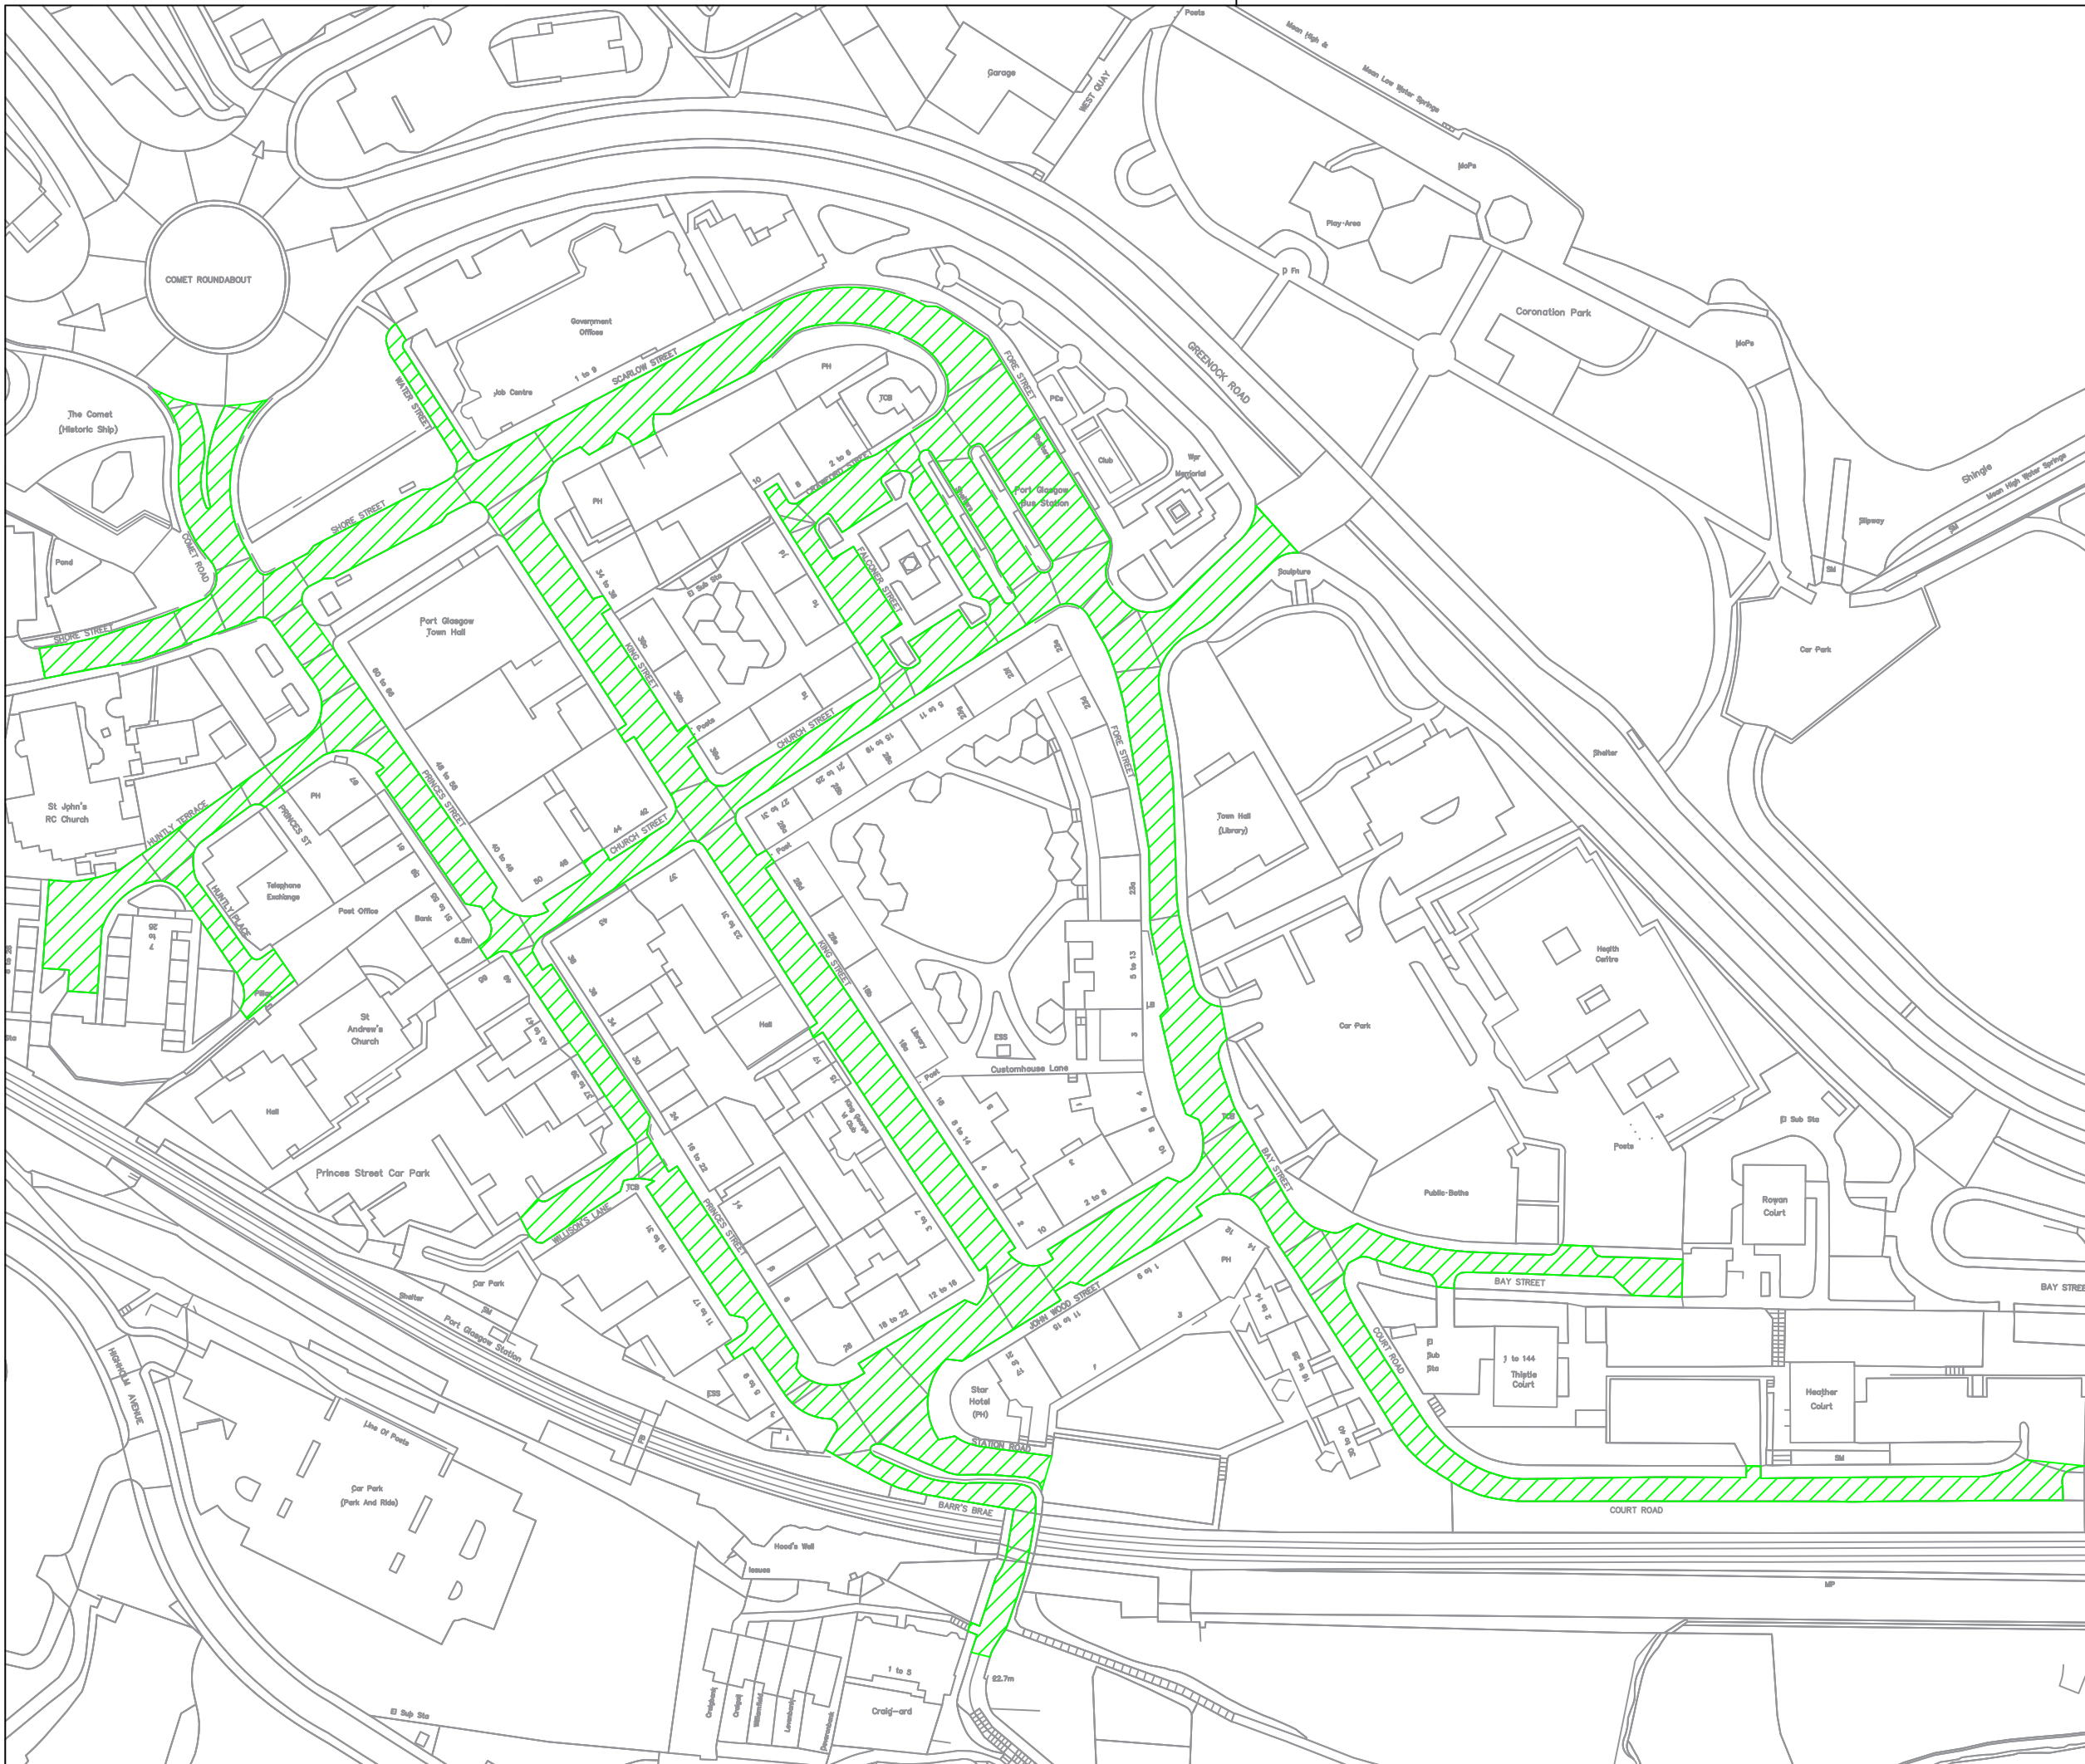

DO NOT SCALE

Key

Speed Limit
 20 mph Speed Limit

© Crown copyright and database rights 2021 Ordnance Survey 100023421

Seal

Stat	Purpose of Issue	Date	Auth

Rev	Description	By	Date	Chk'd	Auth

INVERCLYDE COUNCIL
 Vehicle Maintenance Facility
 8 Pottery Street
 Greenock
 PA15 2UH
 Tel: 01475 717171
 Email: roads@inverclyde.gov.uk
 www.inverclyde.gov.uk

THE INVERCLYDE COUNCIL, PORT GLASGOW TOWN CENTRE (20MPH SPEED LIMIT) ORDER 2022

EFFECTIVE DATE:

Sheet Size	Original Scale	Designed/Drawn KM	Checked EP	Authorised GL
A3	1:1500	Date AUG '22	Date AUG '22	Date AUG '22

Status	Drawing Number	Rev
P	TR/TRO/C219-03	-