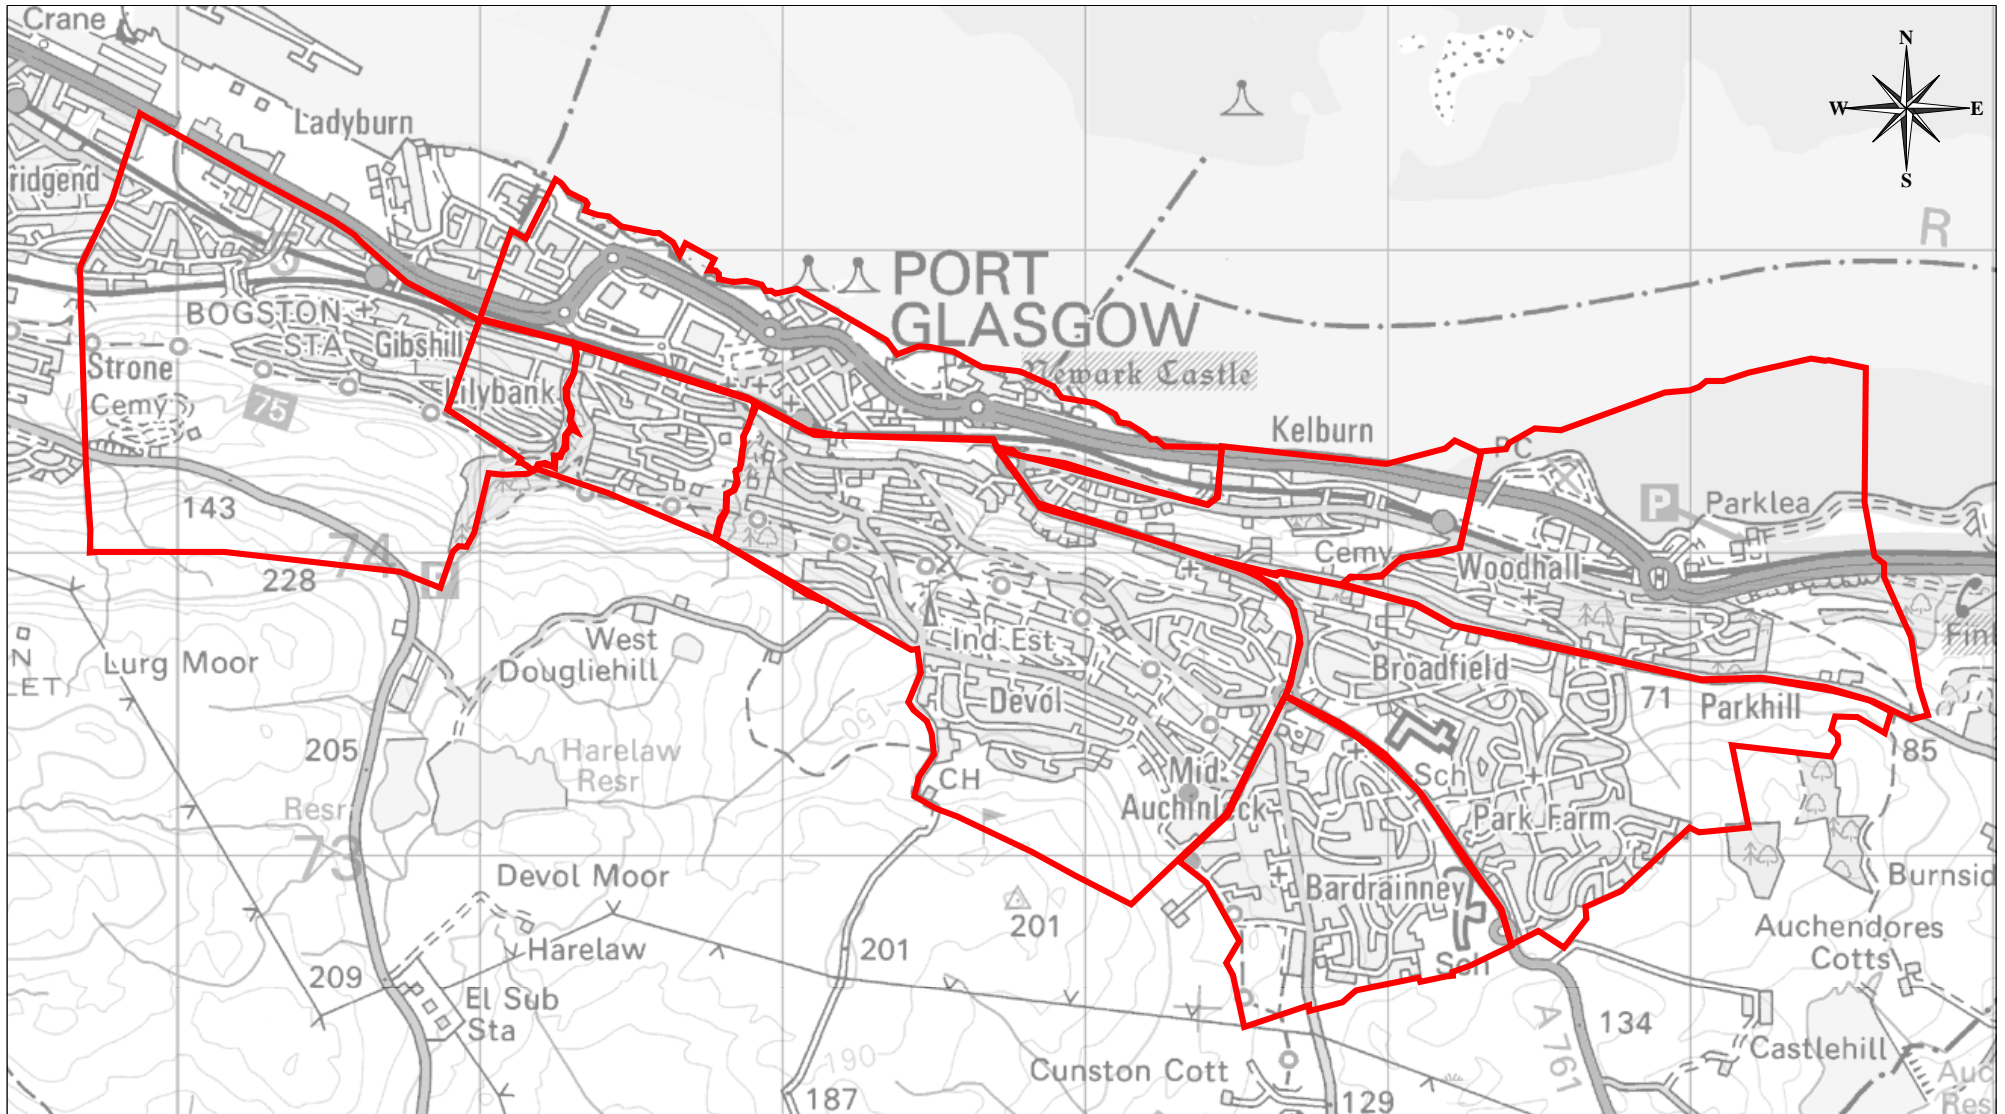

Smoke Control Areas within Inverclyde

Inverclyde
council

Safer & Inclusive Communities

Education & Communities
Corporate Director: Patricia Cassidy

Safer & Inclusive Communities
40 West Stewart Street
Greenock
PA15 1YA

Tel: 01475 714298
safer.communities@inverclyde.gov.uk

Date: 09/03/2015
Scale: 1:25000