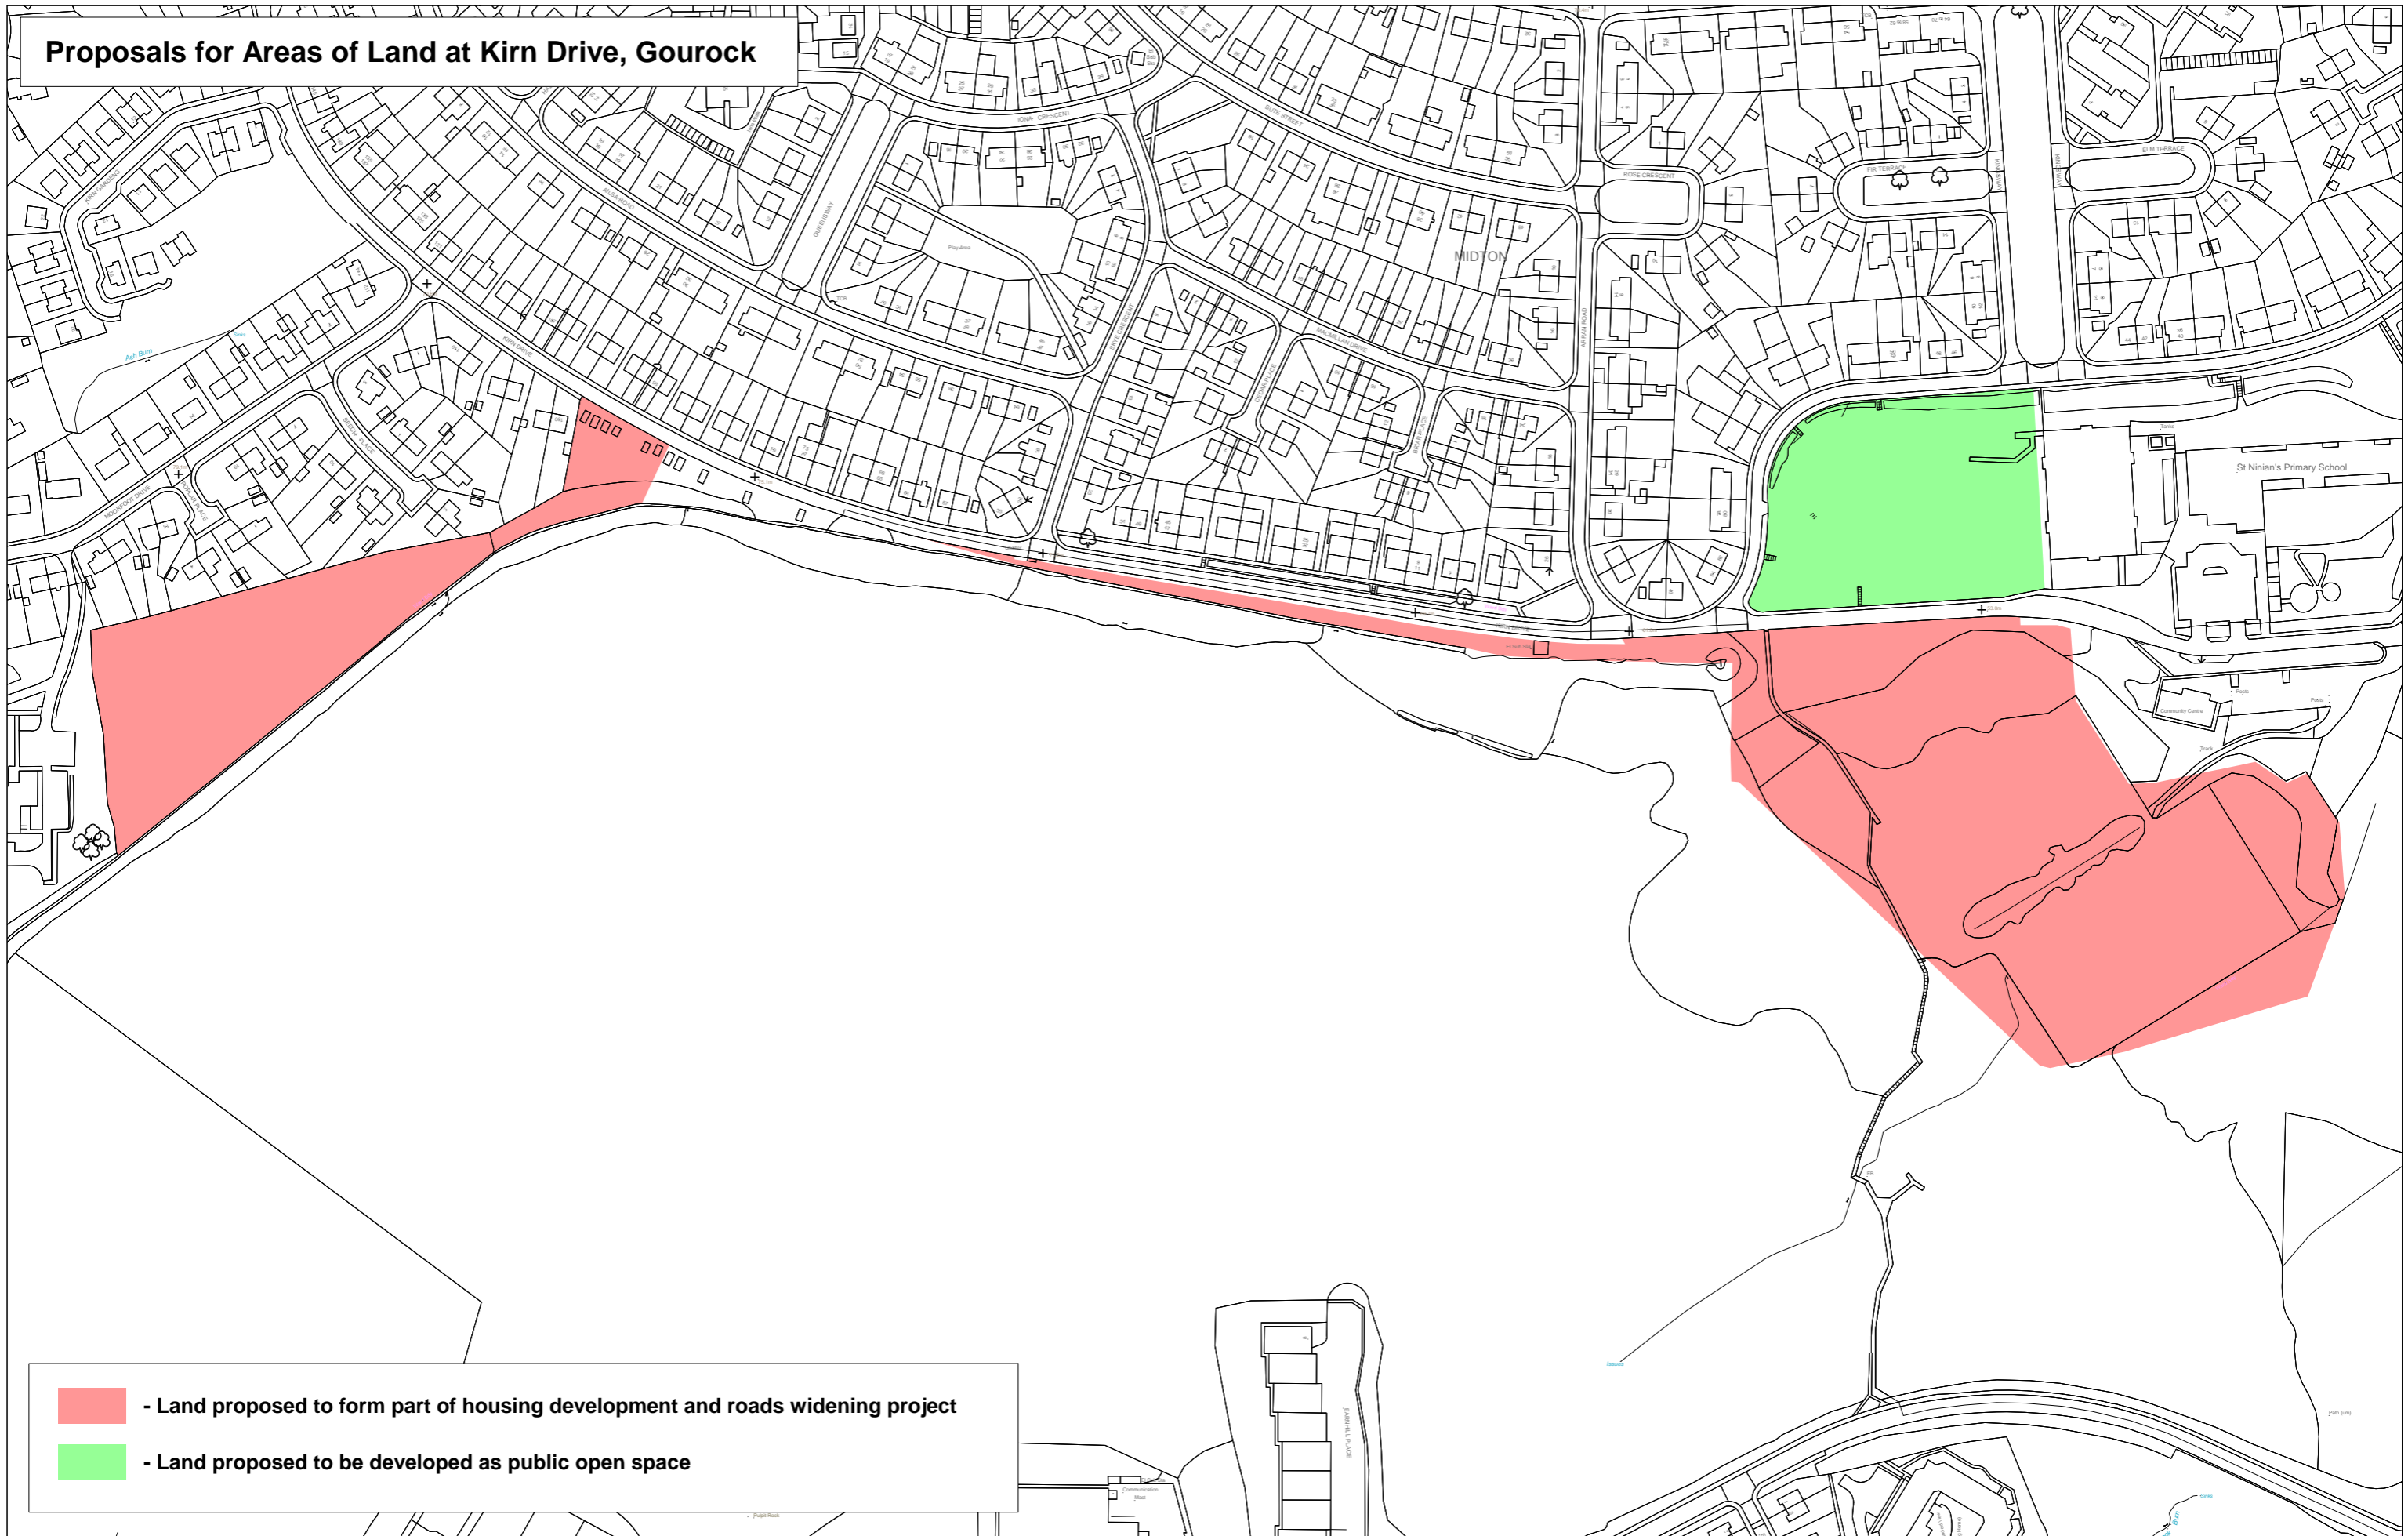

Proposals for Areas of Land at Kirn Drive, Gourrock

-  - Land proposed to form part of housing development and roads widening project
-  - Land proposed to be developed as public open space